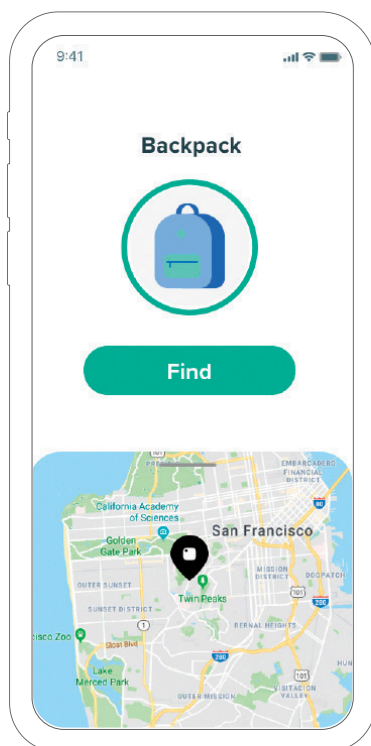

tile

PRO

📶 400 ft | 120 m 🔋 Replaceable battery

High-performance finder for your things

The updated Tile Pro is our most powerful Bluetooth tracker. Created for those who value high performance, durability and strong design.

Powerful

Now featuring a 400 ft range and our loudest ring so no matter where your things are, you'll find them.

Durable

Our most rigorous testing means Pro is up for anything.

Replaceable Battery

Pro uses a replaceable CR2032 battery which runs for a year with no upkeep, and then is easy to replace yourself.

Style-able

Designed to fit your life. In two colors because we all like options.

How It Works

Get started

Download the Tile app and follow the simple in-app instructions to activate your Tile.

Ring your things

Use the Tile app to ring your Tile if nearby, or see its location on a map if far away.

Find your phone

Double press the Tile button on your Tile to make your phone ring even when it's on silent.

Use community find